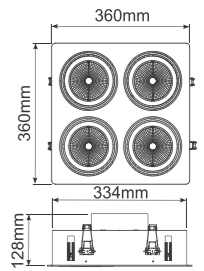

SALE

SPOT GOEDKOOPT

Modular 1x1

Modular 1x2

Modular 1x3

Modular 2x2

Omschrijving

Optiled AR111 MX2 800 2700K Led-spot
 Optiled AR111 MX2 800 2700K Led-spot
 Optiled AR111 MX2 800 2700K Led-spot
 Optiled AR111 MX2 800 2700K Led-spot
 Optiled AR111 DX2 800 Dim-to-Warm Led-spot
 Optiled AR111 DX2 800 Dim-to-Warm Led-spot
 Optiled AR111 DX2 800 Dim-to-Warm Led-spot
 Optiled AR111 DX2 800 Dim-to-Warm Led-spot