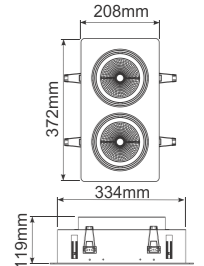

SALE

SPOT GOEDKOOPT

Modular 1x1

Modular 1x2

Modular 1x3

Modular 2x2

Omschrijving

Optiled AR111 MX2 800 2700K Led-spot
 Optiled AR111 MX2 800 2700K Led-spot
 Optiled AR111 MX2 800 2700K Led-spot
 Optiled AR111 MX2 800 2700K Led-spot
 Optiled AR111 DX2 800 Dim-to-Warm Led-spot
 Optiled AR111 DX2 800 Dim-to-Warm Led-spot
 Optiled AR111 DX2 800 Dim-to-Warm Led-spot
 Optiled AR111 DX2 800 Dim-to-Warm Led-spot

Armatuur

Modular 1x1
 Modular 1x2
 Modular 1x3
 Modular 2x2
 Modular 1x1
 Modular 1x2
 Modular 1x3
 Modular 2x2

Driver

Dimbaar
 DALI / 1-10V
 / Phase-cut /
 Push /

Assemblage

Volledig geassembleerd
 (met Euro of GST Stekker)