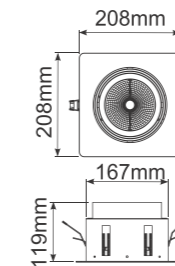

SALE

SPOT GOEDKOOPT

Modular 1x1

Modular 1x2

Modular 1x3

Modular 2x2

Omschrijving

Optiled AR111 MX2 800 2700K Led-spot
 Optiled AR111 MX2 800 2700K Led-spot
 Optiled AR111 MX2 800 2700K Led-spot
 Optiled AR111 MX2 800 2700K Led-spot
 Optiled AR111 DX2 800 Dim-to-Warm Led-spot
 Optiled AR111 DX2 800 Dim-to-Warm Led-spot
 Optiled AR111 DX2 800 Dim-to-Warm Led-spot
 Optiled AR111 DX2 800 Dim-to-Warm Led-spot