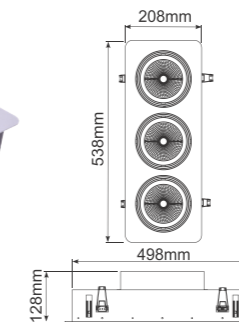

SALE

SPOT GOEDKOOPT

Modular 1x1

Modular 1x2

Modular 1x3

Modular 2x2

Omschrijving

Optiled AR111 MX2 800 2700K Led-spot
 Optiled AR111 MX2 800 2700K Led-spot
 Optiled AR111 MX2 800 2700K Led-spot
 Optiled AR111 MX2 800 2700K Led-spot
 Optiled AR111 DX2 800 Dim-to-Warm Led-spot
 Optiled AR111 DX2 800 Dim-to-Warm Led-spot
 Optiled AR111 DX2 800 Dim-to-Warm Led-spot
 Optiled AR111 DX2 800 Dim-to-Warm Led-spot

Armatuur

Modular 1x1
 Modular 1x2
 Modular 1x3
 Modular 2x2
 Modular 1x1
 Modular 1x2
 Modular 1x3
 Modular 2x2

Driver

Dimbaar
 DALI / 1-10V
 / Phase-cut /
 Push /

Assemblage

Volledig geassembleerd
 (met Euro of GST Stekker)